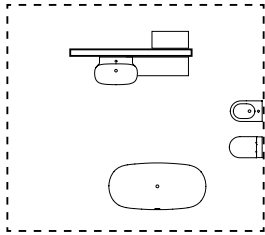

Singular Solutions from Ideal Standard

Singular™
from Ideal Standard

◀ Mirror

▼
Accessory
Towel ring

◀ Joy
Basin mixer

◀ Linda-X
Basin

▲
Conca
Furniture unit

Ideal Standard

Linda-X

Singular™
from Ideal Standard

Singular Solutions from Ideal Standard

Need support? Ask us about Singular.
Specification, project and design
services in one.

T3749V1
Blend Curve
Wall-hung toilet
with AquaBlade®
technology